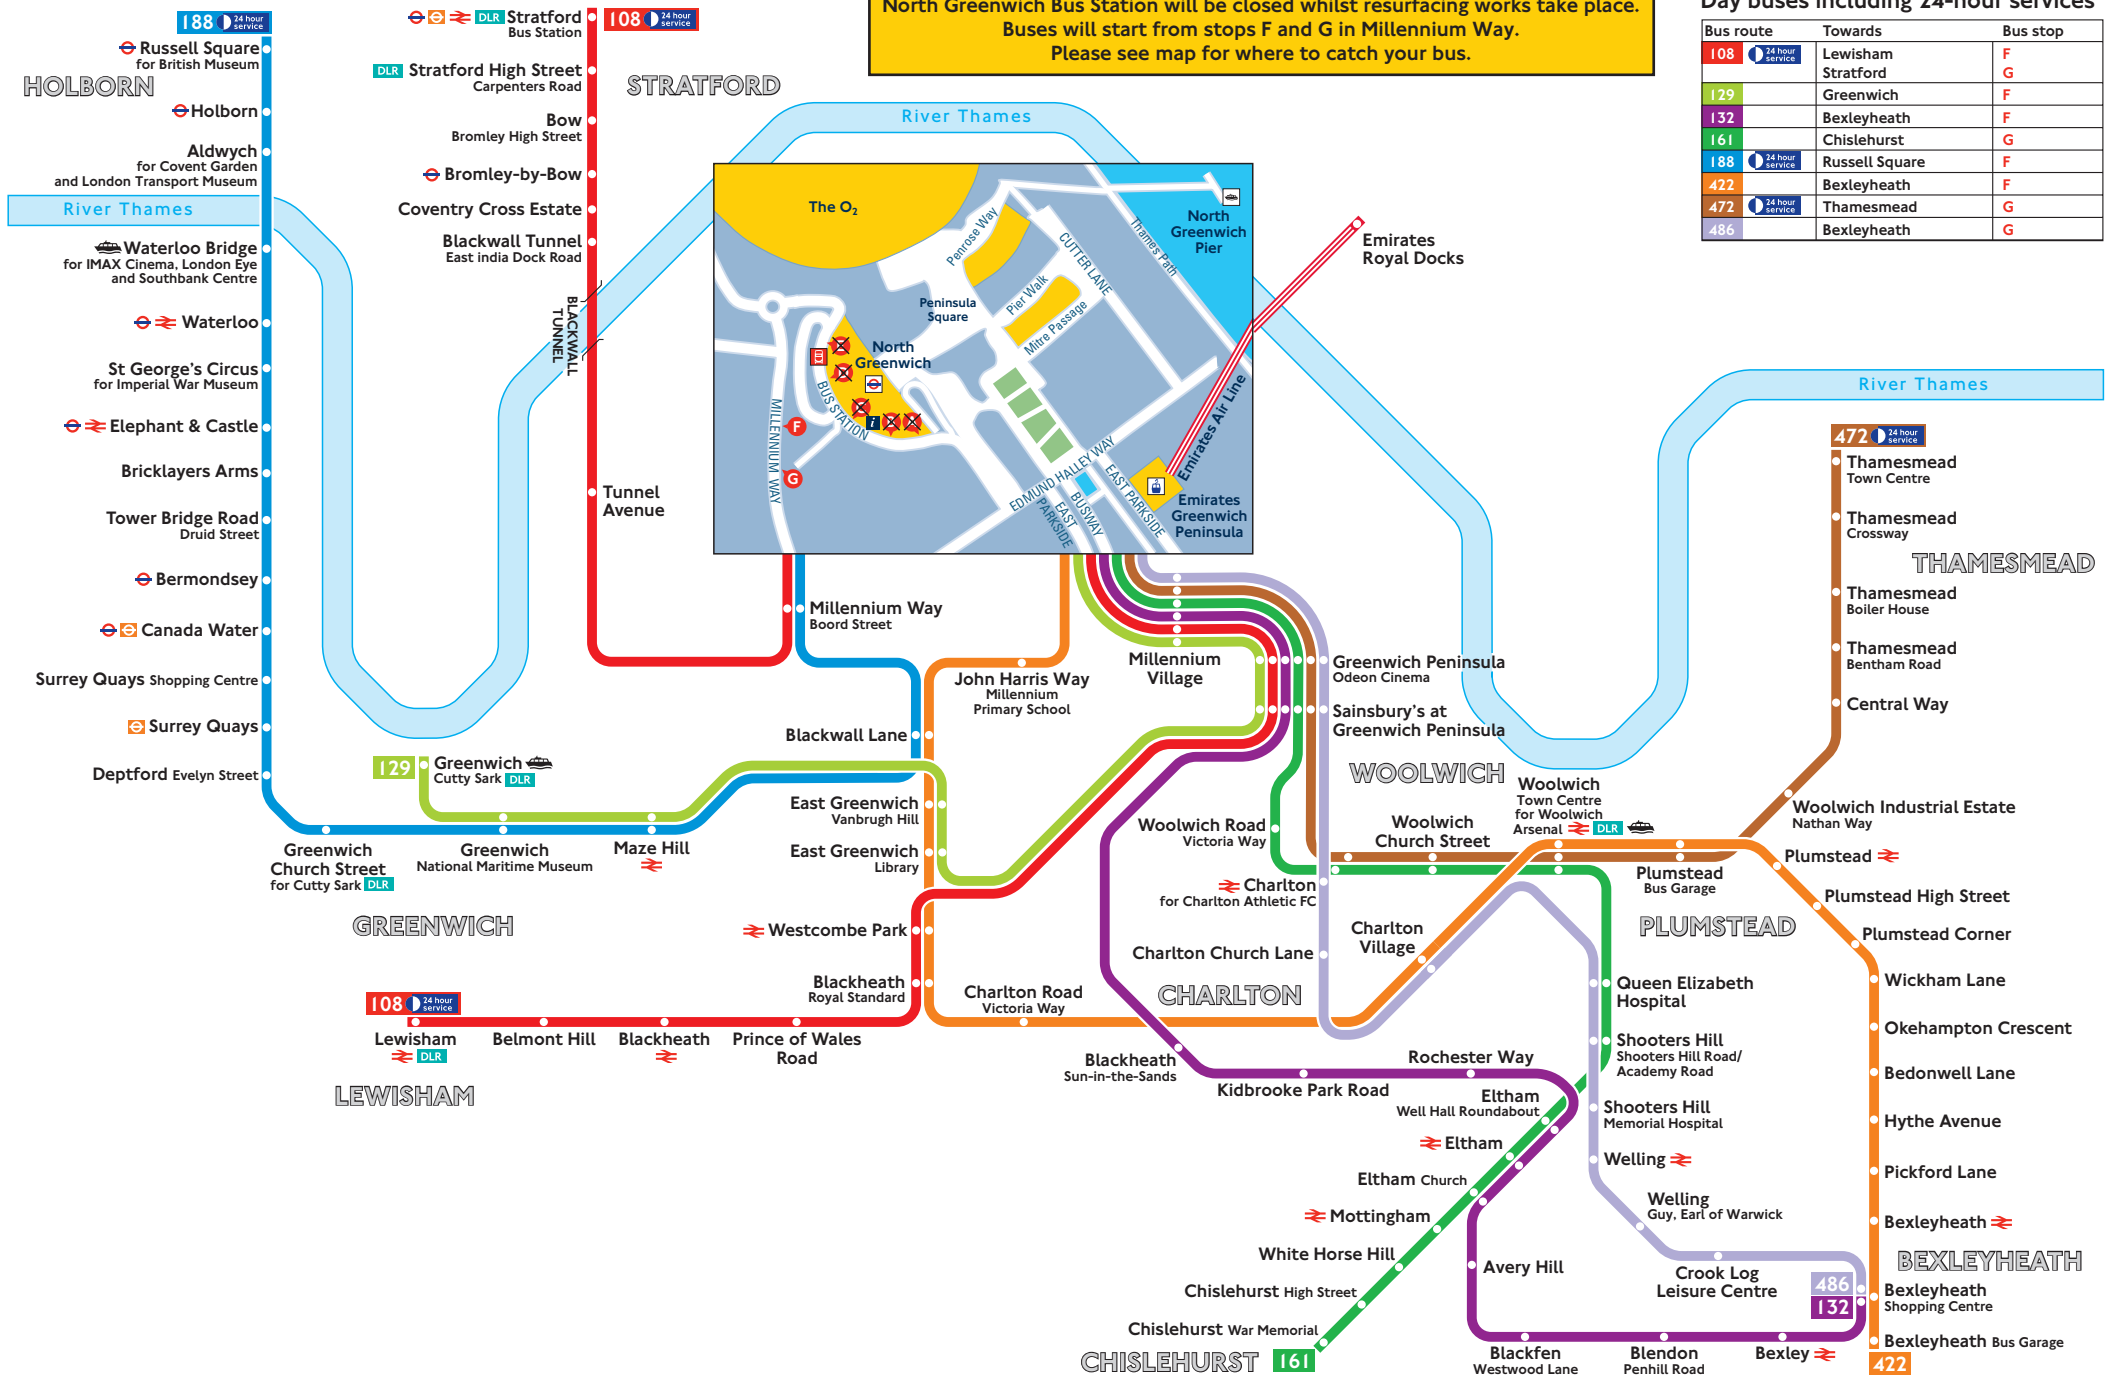

Buses from North Greenwich bus station

From Saturday 3 August for approximately four weeks, North Greenwich Bus Station will be closed whilst resurfacing works take place. Buses will start from stops F and G in Millennium Way. Please see map for where to catch your bus.

Route finder

Day buses including 24-hour services

Bus route	Towards	Bus stop
108	Lewisham Stratford	F G
129	Greenwich	F
132	Bexleyheath	F
161	Chislehurst	G
188	Russell Square	F
422	Bexleyheath	F
472	Thamesmead	G
486	Bexleyheath	G