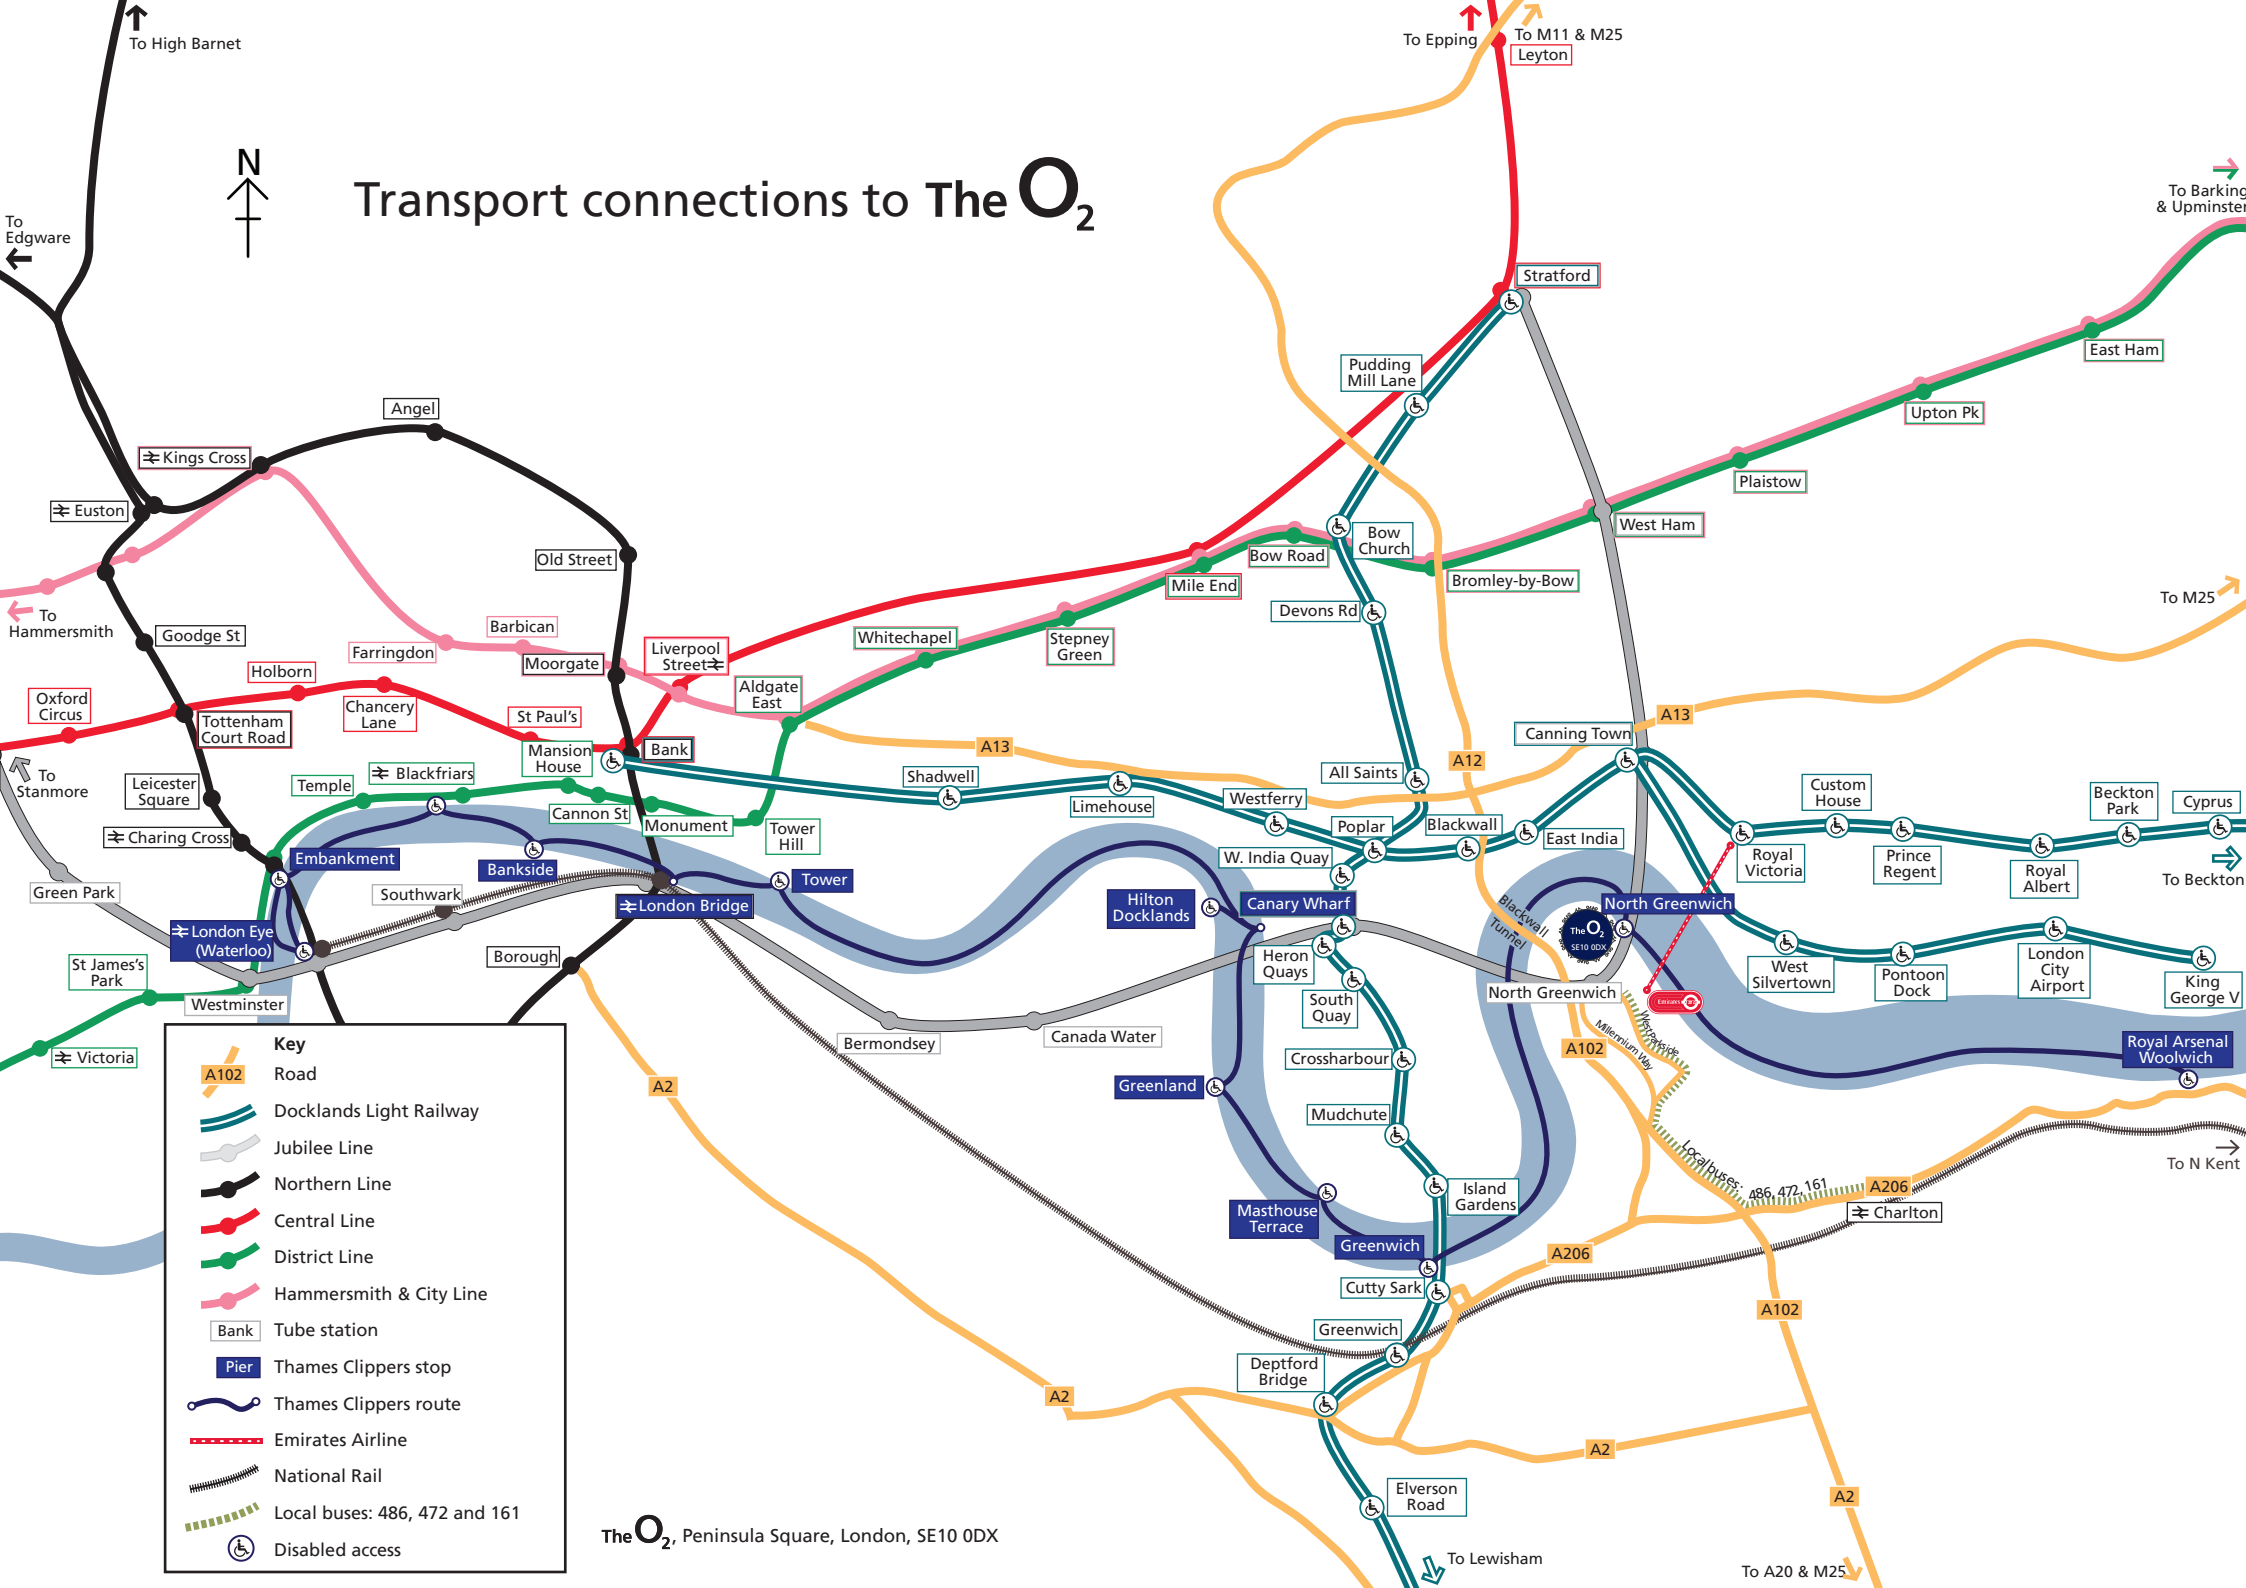

# Transport connections to The O<sub>2</sub>

**Key**

- Road
- Docklands Light Railway
- Jubilee Line
- Northern Line
- Central Line
- District Line
- Hammersmith & City Line
- Tube station
- Thames Clippers stop
- Thames Clippers route
- Emirates Airline
- National Rail
- Local buses: 486, 472 and 161
- Disabled access

The O<sub>2</sub>, Peninsula Square, London, SE10 0DX

To A20 & M25