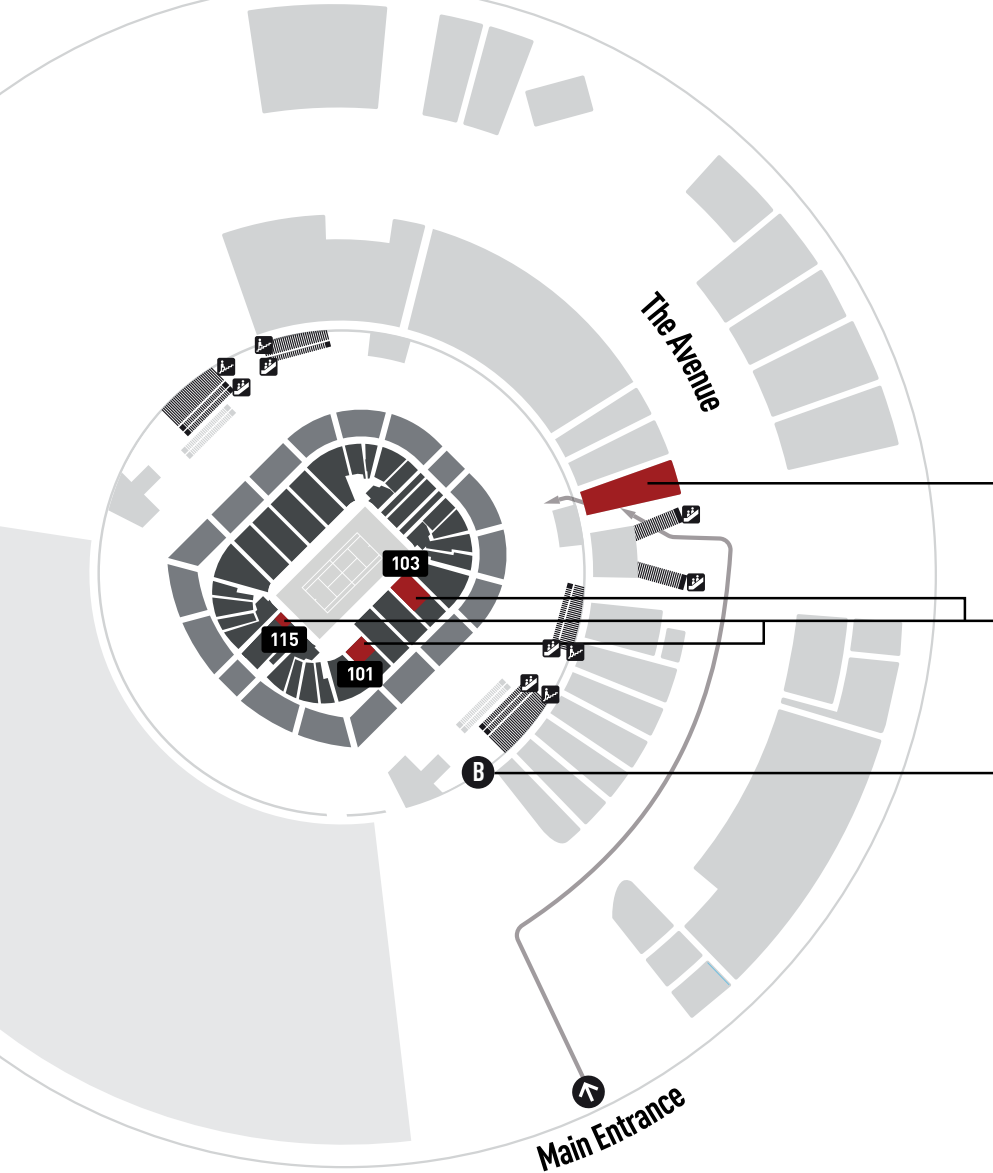

# MATCH LOUNGE

## SEATING LOCATION MAP LEVEL 1

LOUNGE (GROUND FLOOR)\*

SEATING (LEVEL 1)

ENTRANCE B

We offer a limited number of front row seats,  
located at the front of the lower bowl seating within the arena.

\* The exact location of the lounge is indicative at this time and may be subject to  
future change (at MATCH Hospitality's discretion).