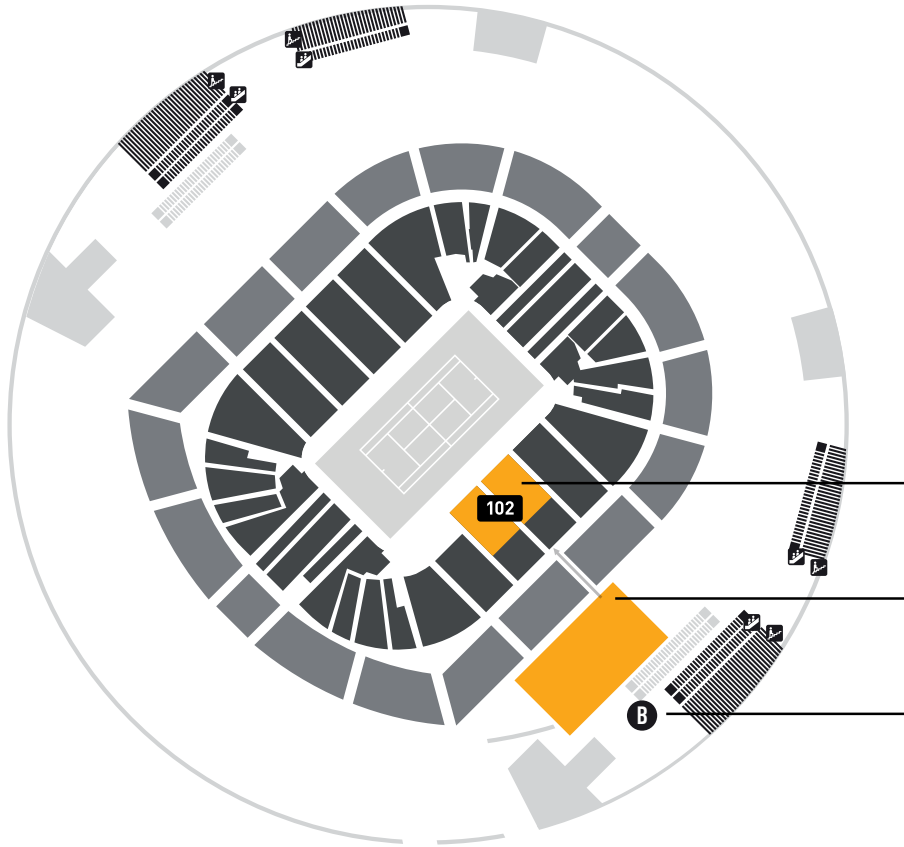

MATCH BUSINESS SEAT

SEATING LOCATION MAP LEVEL 1

SEATING (LEVEL 1)

LOUNGE (GROUND FLOOR)

ENTRANCE B

We offer a limited number of front row seats,
located at the front of the lower bowl seating within the arena.